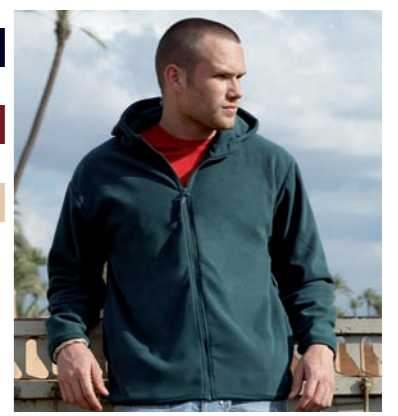

- Hanes
- White WH
 - Royal Blue RB
 - Red RD

JERZEES COLOURS

CHALECO POLAR 872M

- Black/Charcoal
- French Navy/Charcoal
- Charcoal/Black

FRUIT OF THE LOOM.

CHAQUETA MICROFELPA CAPUCHA 625540

- Marino Osc. AZ
- Teja BX
- Piedra BK